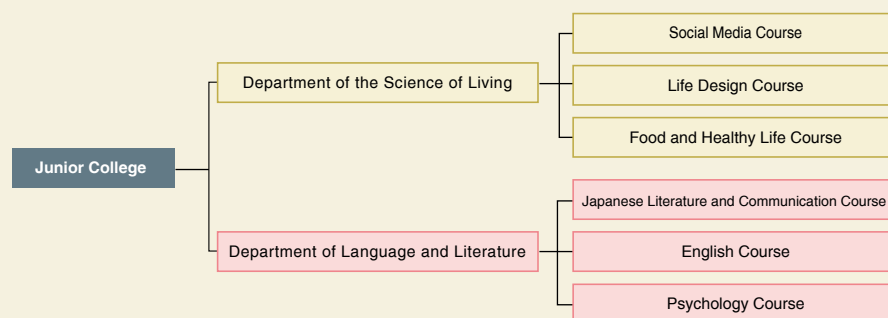

Kyoritsu Women's Educational Institution

Kyoritsu Women's Junior & Senior High School,
Central Tokyo Campus

Kyoritsu Women's Junior & Senior High School,
West Tokyo Campus

Kyoritsu Dainichizaka Kindergarten