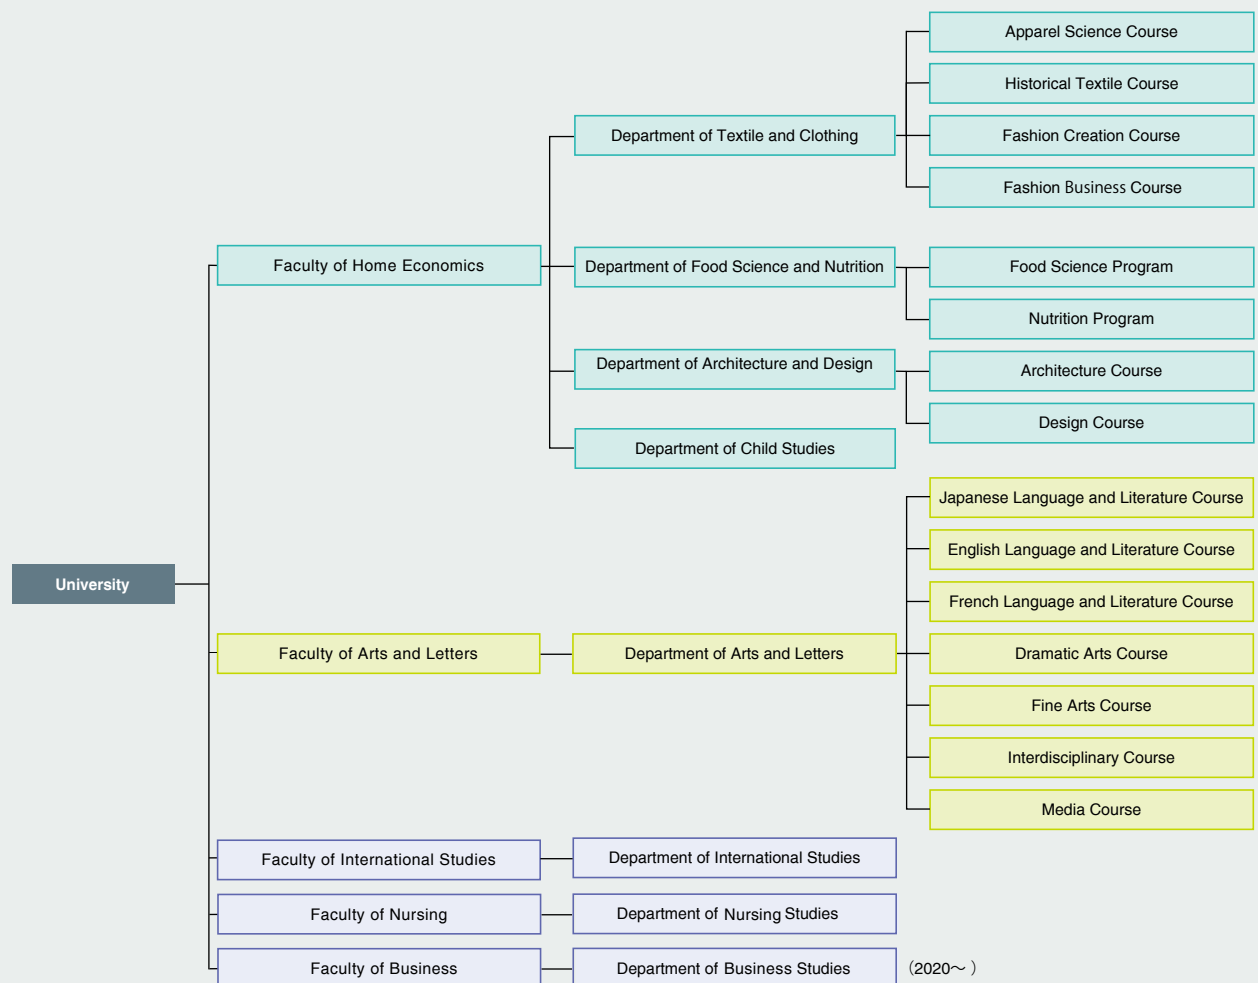

Kyoritsu Women's Educational Institution

Kyoritsu Women's Junior & Senior High School, Central Tokyo Campus

Kyoritsu Women's Junior & Senior High School, West Tokyo Campus

Kyoritsu Dainichizaka Kindergarten