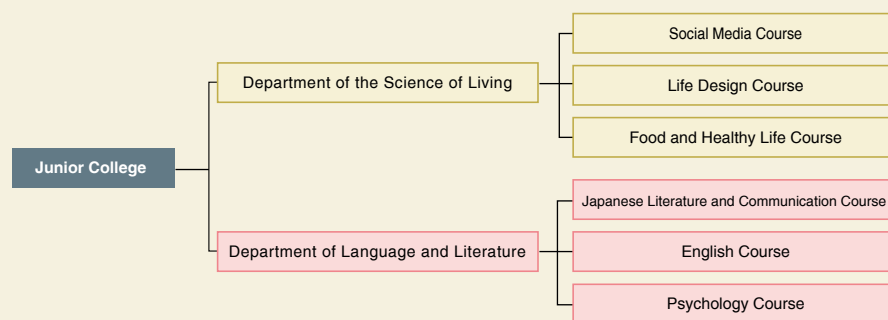

Kyoritsu Women's Educational Institution

Kyoritsu Women's Junior & Senior High School, Central Tokyo Campus

Kyoritsu Women's Junior & Senior High School, West Tokyo Campus

Kyoritsu Dainichizaka Kindergarten